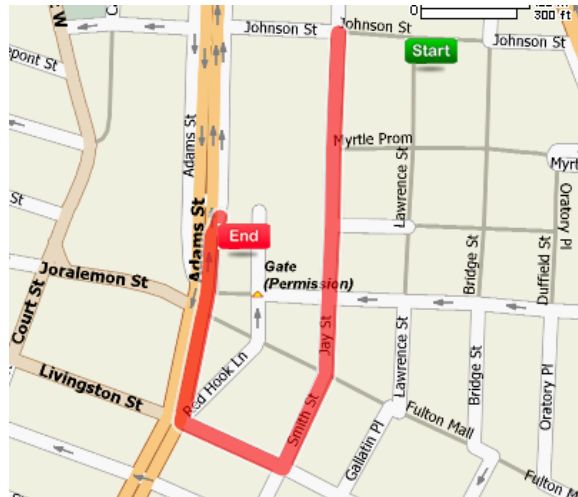

DRIVING STEPS

1. Start out going NORTH on JAY ST toward TILLARY ST.
2. Turn LEFT onto TILLARY ST.
3. Turn RIGHT onto CADMAN PLZ W.
4. Turn LEFT onto MIDDAGH ST.
5. Turn LEFT onto HENRY ST.

DRIVING STEPS

1. Start out going NORTH on JAY ST toward TILLARY ST.
2. Turn RIGHT onto NASSAU ST.
3. NASSAU ST becomes BRIDGE PLAZA CT.
4. Turn RIGHT onto CONCORD ST.

## Marriott - Brooklyn Bridge

333 Adams St

Brooklyn, NY 11201

(888) 436-3759

**Start** 101 Johnson St Brooklyn NY US 11201-2915

**End** 333 Adams St Brooklyn NY US 11201-3714

**Total Distance:** 0.54 miles. **Total Time:** 1 minutes

### DRIVING STEPS

1. Start out going SOUTH on JAY ST/METROTECH CTR N toward MYRTLE PROM/MYRTLE AVE. Continue to follow JAY ST.
2. JAY ST becomes SMITH ST.
3. Turn RIGHT onto LIVINGSTON ST.
4. Turn RIGHT onto BROOKLYN BRIDGE BLVD/BOERUM PL. Continue to follow BROOKLYN BRIDGE BLVD.
5. Turn SLIGHT RIGHT.