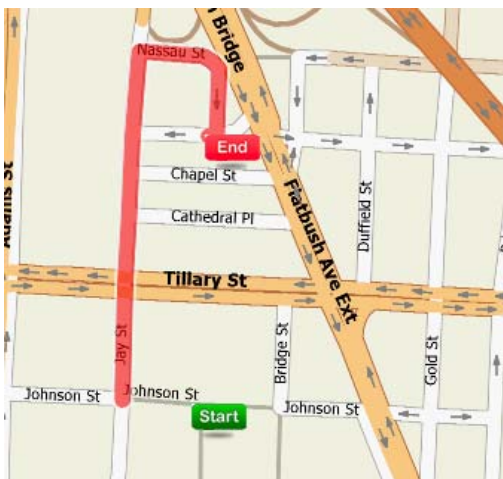

DRIVING STEPS

1. Start out going NORTH on JAY ST toward TILLARY ST.
2. Turn LEFT onto TILLARY ST.
3. Turn RIGHT onto CADMAN PLZ W.
4. Turn LEFT onto MIDDAGH ST.
5. Turn LEFT onto HENRY ST.

DRIVING STEPS

1. Start out going SOUTH on JAY ST/METROTECH CTR N toward MYRTLE PROM/MYRTLE AVE.

DRIVING STEPS

1. Start out going NORTH on JAY ST toward TILLARY ST.
2. Turn RIGHT onto NASSAU ST.
3. NASSAU ST becomes BRIDGE PLAZA CT.
4. Turn RIGHT onto CONCORD ST.

### DRIVING STEPS

1. Start out going SOUTH on JAY ST/METROTECH CTR N toward MYRTLE PROM/MYRTLE AVE. Continue to follow JAY ST.
2. JAY ST becomes SMITH ST.
3. Turn LEFT onto LIVINGSTON ST.