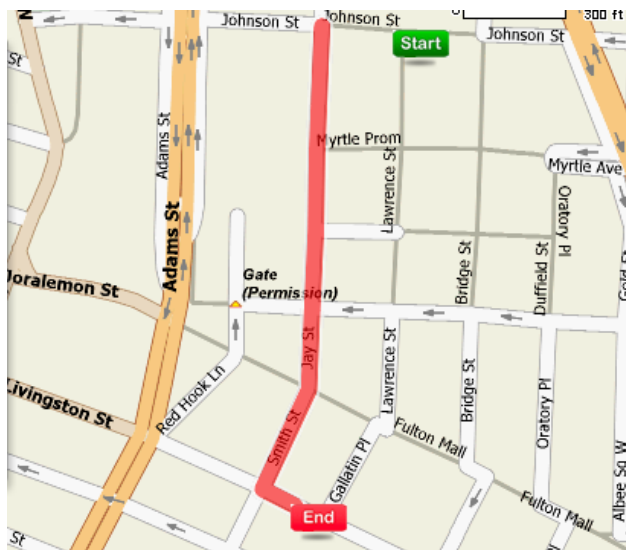

DRIVING STEPS

1. Start out going NORTH on JAY ST toward TILLARY ST.
2. Turn LEFT onto TILLARY ST.
3. Turn RIGHT onto CADMAN PLZ W.
4. Turn LEFT onto MIDDAGH ST.
5. Turn LEFT onto HENRY ST.

DRIVING STEPS

1. Start out going NORTH on JAY ST toward TILLARY ST.
2. Turn RIGHT onto NASSAU ST.
3. NASSAU ST becomes BRIDGE PLAZA CT.
4. Turn RIGHT onto CONCORD ST.

## Marriott - Brooklyn Bridge

333 Adams St

Brooklyn, NY 11201

(888) 436-3759

**Start** 101 Johnson St Brooklyn NY US 11201-2915

**End** 333 Adams St Brooklyn NY US 11201-3714

**Total Distance:** 0.54 miles. **Total Time:** 1 minutes

### DRIVING STEPS

1. Start out going SOUTH on JAY ST/METROTECH CTR N toward MYRTLE PROM/MYRTLE AVE. Continue to follow JAY ST.
2. JAY ST becomes SMITH ST.
3. Turn RIGHT onto LIVINGSTON ST.
4. Turn RIGHT onto BROOKLYN BRIDGE BLVD/BOERUM PL. Continue to follow BROOKLYN BRIDGE BLVD.
5. Turn SLIGHT RIGHT.