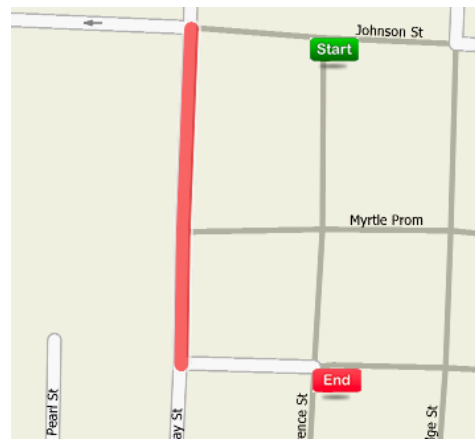

DRIVING STEPS

1. Start out going NORTH on JAY ST toward TILLARY ST.
2. Turn LEFT onto TILLARY ST.
3. Turn RIGHT onto CADMAN PLZ W.
4. Turn LEFT onto MIDDAGH ST.
5. Turn LEFT onto HENRY ST.

## Central Parking Systems

15 Metrotech Ctr  
Brooklyn, NY 11201  
(718) 596-2291

**Start** 101 Johnson St Brooklyn NY US 11201-2915  
**End** 15 Metrotech Ctr Brooklyn NY US 11201-3818

**Total Distance:** 0.13 miles. **Total Time:** 0 minutes

DRIVING STEPS

1. Start out going SOUTH on JAY ST/METROTECH CTR N toward MYRTLE PROM/MYRTLE AVE.

DRIVING STEPS

1. Start out going NORTH on JAY ST toward TILLARY ST.
2. Turn RIGHT onto NASSAU ST.
3. NASSAU ST becomes BRIDGE PLAZA CT.
4. Turn RIGHT onto CONCORD ST.